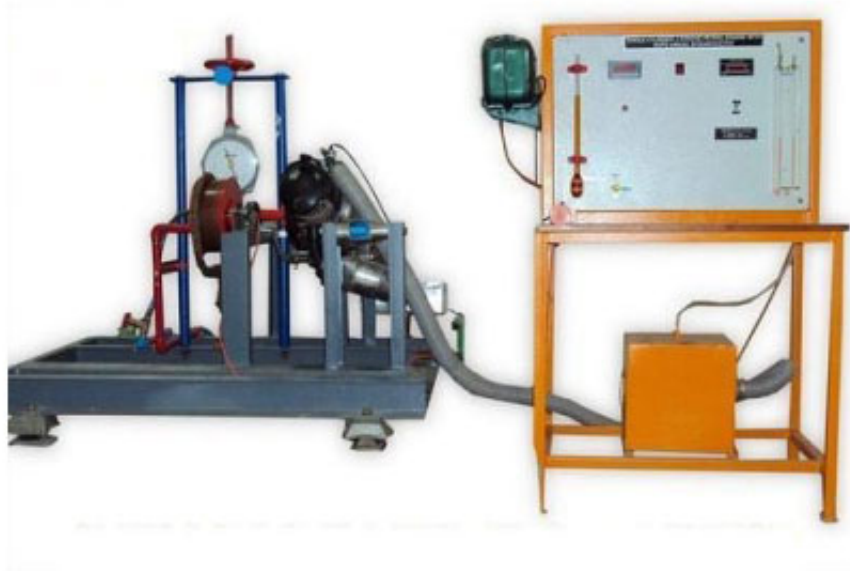

Product Name :
Computer Based Petrol Engine

Product Code :
MEE-TEL-0015

Description :

Computer Based Petrol Engine

Technical Specification :

Computer Based Petrol Engine

Electrical and Electronics

Website: www.electricalelectronicsindia.com, **Email:** export@electricalelectronicsindia.com